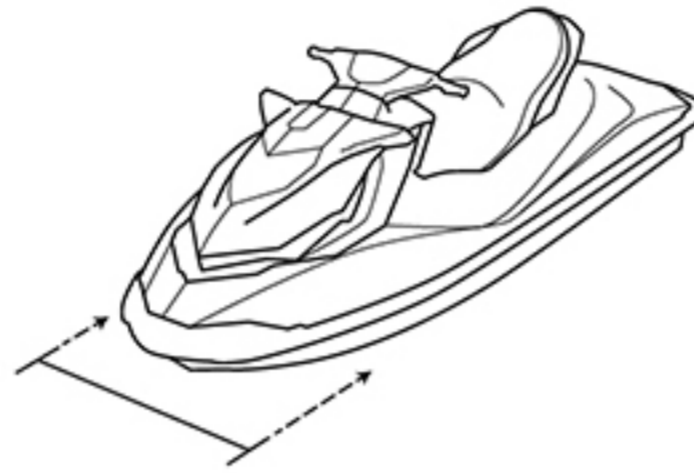

How to Measure Your Jet Ski

Before you order your jet ski cover, you will need to carefully measure it to ensure you are selecting the right one. Our guide below will walk you through the steps to correctly and accurately measure your jet ski to ensure you get the best fit.

Length

Measure from left to right across the longest part of your jet ski.

*Measure in a straight line across your jet ski, do not measure any contours.

Width

Measure from left to right across the widest part of your jet ski.

Height

Measure the tallest point of your jet ski from the ground up.

Please round up your dimensions to the nearest inch.

Additional Tips

If no cover matches your exact dimensions, choose one that is slightly larger.